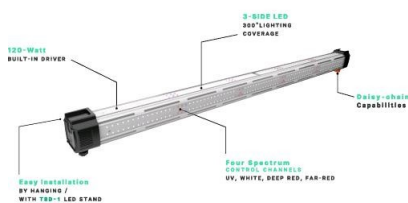

Scan to open the product

Thinkgrow Inner Canopy LED (ICL 300) TroIMaster

Brand: TroIMaster

Price: €390.65

Reference: NOHJ381

Short description

Thinkgrow Inner Canopy LED (ICL 300) by TroIMaster is a high-performance LED lighting solution for indoor cultivation.

For more information:

<https://idroindoor.com/gb/led-thinkgrow/4656-thinkgrow-inner-canopy-led-icl-300-troimaster.html>