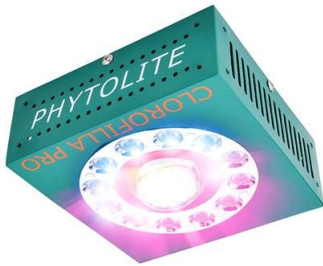

Scan to open the product

Cree 3070 80 Chlorophyll Pro LED Lamp Phytolite

Brand: Phytolite
Price: €314.90
Reference: DVUL615

Short description

Cree 3070 80 Chlorophyll Pro LED Lamp by Phytolite is ideal for small growboxes and growrooms.

For more information:

<https://idroindoor.com/gb/led-phytolite/3373-cree-3070-80-chlorophyll-pro-led-lamp-phytolite.html>