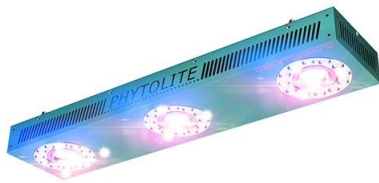

Scan to open the product

Cree 3070 250 Chlorophyll LED Lamp Pro Phytolite

Brand: Phytolite

Price: €844.10

Reference: IKQT742

Short description

Cree 3070 250 Chlorophyll LED Lamp Pro by Phytolite is designed for indoor cultivation, optimizing lighting in grow boxes and clustering.

For more information:

<https://idroindoor.com/gb/led-phytolite/3371-cree-3070-250-chlorophyll-led-lamp-pro-phytolite.html>