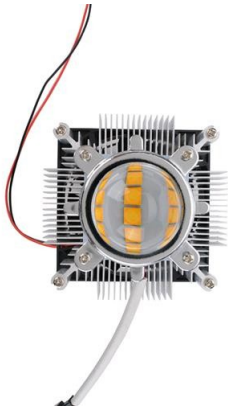

Scan to open the  
product

# Cree Naked Cob 120W 36X3W Complete Kit Phytolite

**Brand:** Phytolite

**Price:** €213.44

**Reference:** TEWF881

## Short description

Cree Naked Cob 120W 36X3W Complete Kit by Phytolite is a versatile kit for plant lighting, ideal for small grow boxes and tight spaces.

## For more information:

<https://idroindoor.com/gb/led-phytolite/3369-cree-naked-cob-120w-36x3w-complete-kit-phytolite.html>