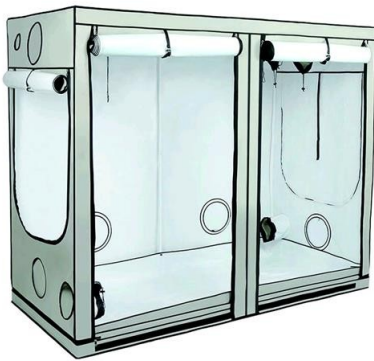

Scan to open the
product

Ambient R240+ 240X120X220 Homebox

Brand: Homebox

Price: €450.29

Reference: TKYU384

Short description

Ambient R240+ 240X120X220 by Homebox is a growroom designed to optimize indoor cultivation. With a surface area of 4 m² and a super reflective coating, it offers excellent light management.